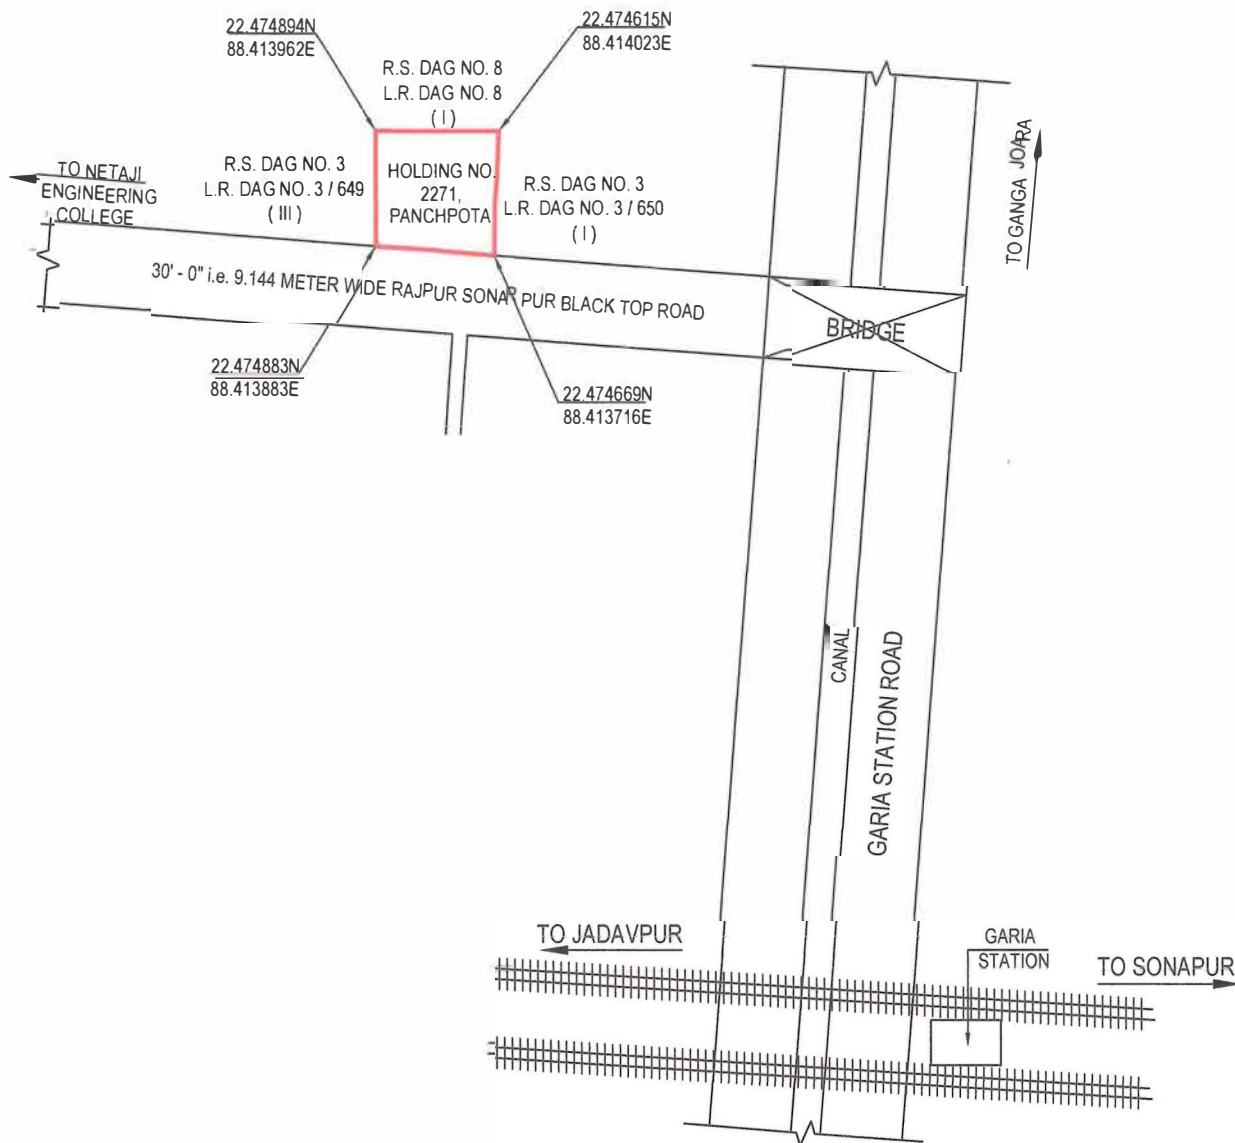

**LOCATION PLAN AT HOLDING NO. 2271, MOUZA : PANCHPOTA, P.O. GARIA, P.S. NARENDRAPUR, WARD NO. 03 UNDER RAJPUR SONARPUR MUNICIPALITY**

GANGULY HOME SEARCH PRIVATE LIMITED

*[Signature]*  
DIRECTOR

SCALE : 1:50